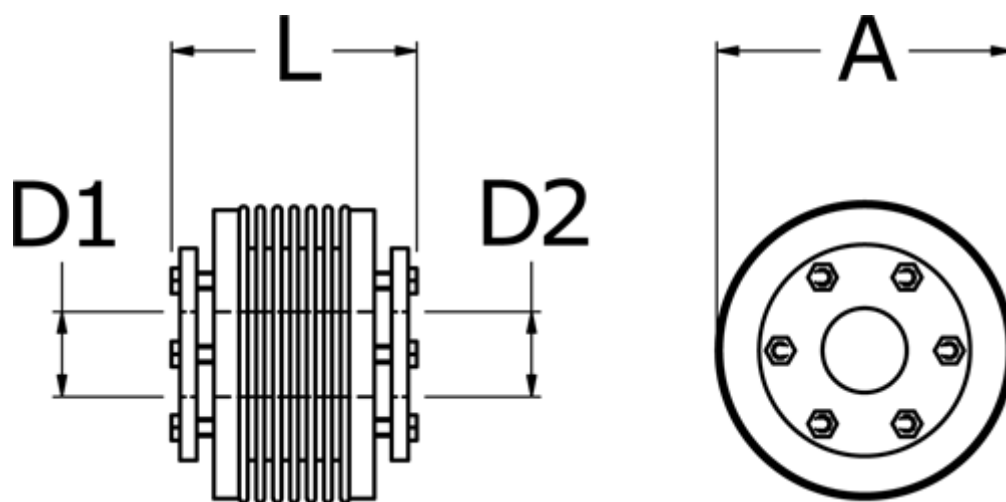

Data Sheet

Article number: 3330503000904550

Description: Bellow coupling type 5 size300
Length 90 mm, bore 45/50 mm

Measures

A	= 110
D1	= 45
D2	= 50
L	= 90
Nom. torque NM (Tkn)	= 300